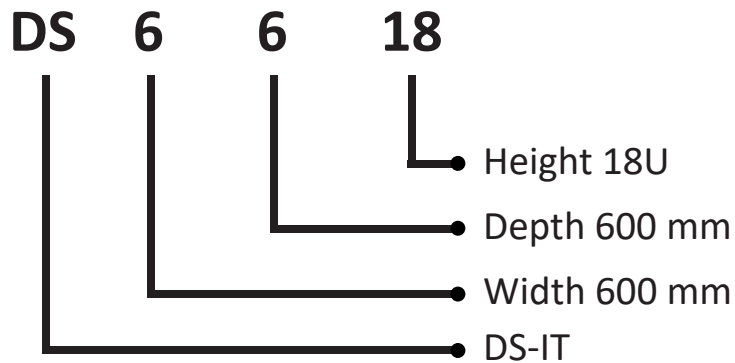

DETAILED DRAWING

Bottom view

Side view

Front view

Side view

Back view

Top view

OPTIONS

Our server cabinets are available in various sizes. The item numbers are based on the dimensions of our server cabinets, making it particularly easy to find the right server cabinet.

DS6618

POSSIBLE DIMENSIONS

Width		Depth		Height	
600 mm	6	600 mm	6	18U	18
		800 mm	8	22U	22
		1000 mm	0	27U	27
		1200 mm	2	32U	32
				37U	27
				42U	42
				47U	47

Example 1: 600 mm width x 800 mm depth x 42U height => **6-8-42** = DS6842