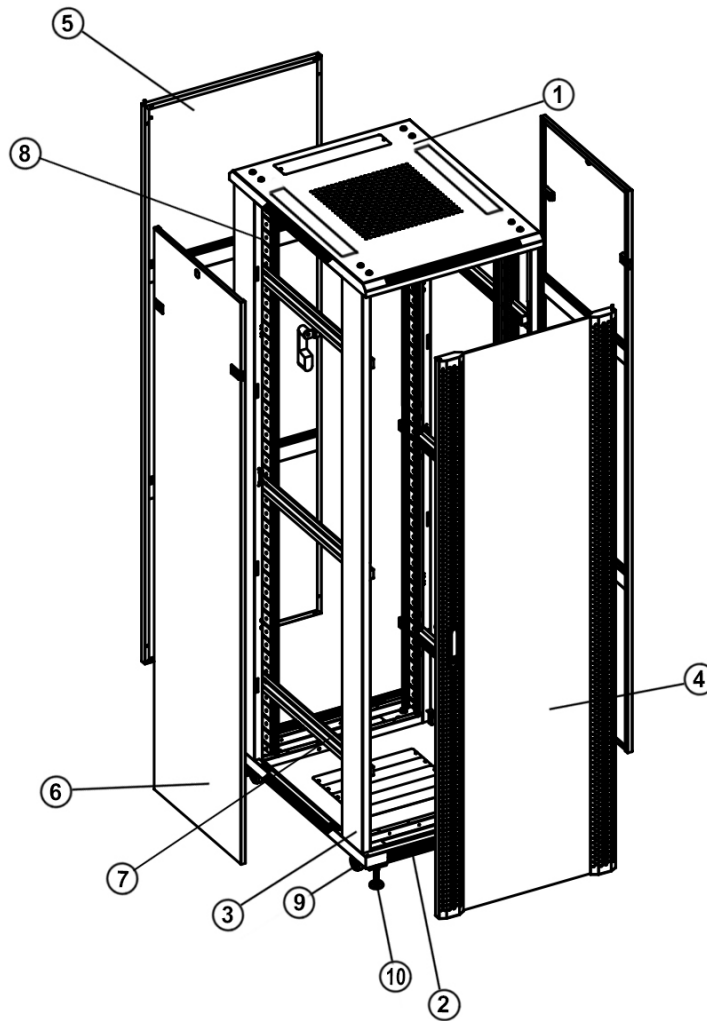

STANDING SERVER CABINET

600MM WIDE WITH GLASS DOOR

Equipped with

- ◆ Removable side walls
- ◆ Floor and roof plate with prepared ventilation openings
- ◆ 4x 19 inch profile with height indication
- ◆ Doors to open both on the right side and on the left side
- ◆ Cable entry at the top and bottom
- ◆ Front door, rear door and side walls equipped with locks
- ◆ Assembled delivery
- ◆ Fully demountable

Maximum load

- ◆ 800 kg

Included

- ◆ 20 cage nut sets
- ◆ 4 height adjustable feet
- ◆ 8 keys (2 per lock)

SPECIFICATIONS

Number	Name	Amount
1	Top plate with cable entry	1
2	Bottom plate	1
3	Doorframes	2
4	Glass door with lock	1
5	Back door with lock	1
6	Removable side walls with lock	2
7	Horizontal crossbars	6
8	Vertical profile rails	4
9	Height adjustable feet	4

DETAILED DRAWING

Bottom view

Side view

Front view

Side view

Back view

Top view

OPTIONS

The 800mm wide server cabinets with glass door are equipped with a glass door on the front side and a metal back door on the backside of the cabinet.

Glass front door

Metal back door

EXPLANATION ITEM NUMBERS